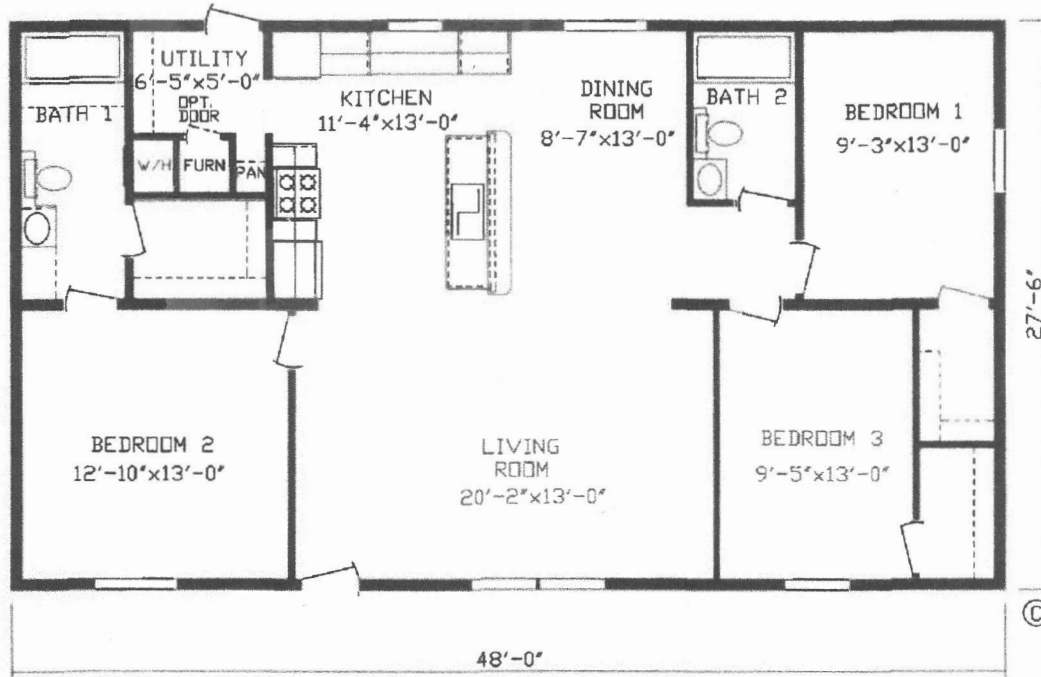

187001ES

MODEL 5228 3B 2BA CK UTL			
SCALE 3/16"=1'-0"	DATE 4/14/17	DRAWN BY: JMD	
TECHNICAL DRAWING BY FRIENDSHIP HOMES OF MINN., INC. COMPUTER AIDED SYSTEM		DRAWING NUMBER 187001ES	