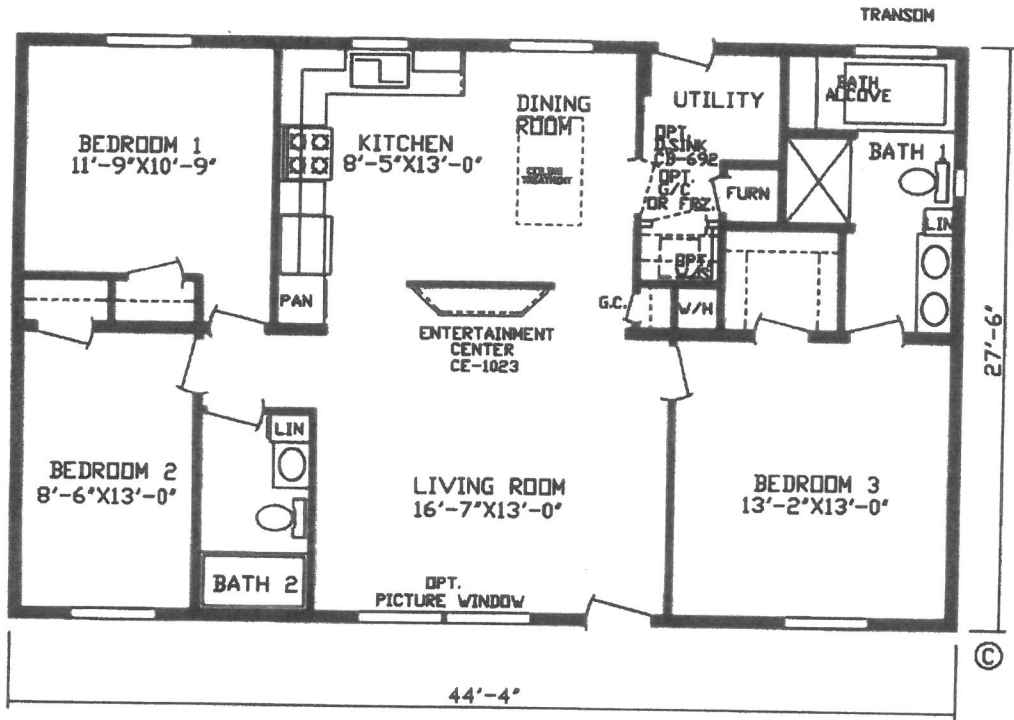

184009

©

MODEL 4828 3B FB 2BA CK UTL		
SCALE 3/16"=1'-0"	DATE 3/14/17	DRAWN BY JMD
TECHNICAL DRAWING BY TECHNICAL SERVICES OF H&M, INC. COMPUTER AIDED SYSTEM		DRAWING NUMBER 184009